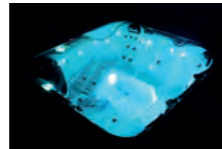

Tri Fountains

This gorgeous waterfall feature consists of 3 independent fountains all of which can be fully adjusted to regulate the water flow.

LED Lighting

Add an enchanting glow to your spa water with the integrated multi-coloured LED lights.