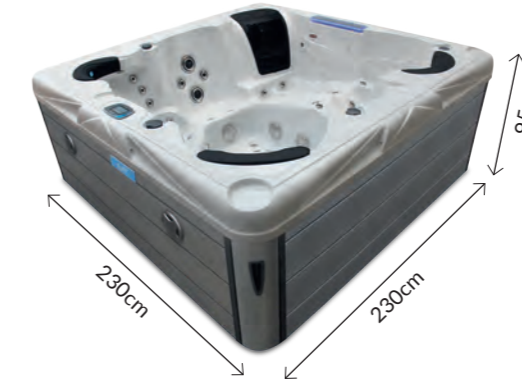

Cascade Waterfall

A 50cm wide waterfall feature, with fully adjustable water control adding a beautiful, soothing touch to your hot tub.

Touch Screen Control

The spaTouch2™ has a user-friendly interface which allows you to adjust the temperature, jets, mood lighting and fully control your integrated sound system.

Exterior LED Panel Lighting

The unique exterior panel lighting is guaranteed to impress. The multicoloured LED lights are synchronised with the interior lights to create a stunning effect.

MALUKU

230 x 230 x 95cm

PERSON **5** 4 SEATS
1 LOUNGER

JETS **87** 75 PULSAR
12 HYDRO AIR

PUMPS **4** 3 MASSAGE
1 AIR BOOSTER