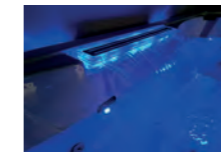

OVAKA

280 x 230 x 95cm

PERSON **6** 4 SEATS
2 LOUNGER

JETS **110** 97 PULSAR
13 HYDRO AIR

PUMPS **4** 3 MASSAGE
1 AIR BOOSTER

Cascade Waterfall

A 50cm wide waterfall feature, with fully adjustable water control adding a beautiful, soothing touch to your hot tub.

Touch Screen Control

The spaTouch2™ has a user-friendly interface which allows you to adjust the temperature, jets, mood lighting and fully control your integrated sound system.

Exterior LED Panel Lighting

The unique exterior panel lighting is guaranteed to impress. The multicoloured LED lights are synchronised with the interior lights to create a stunning effect.

Our largest hot tub in the Reef Spas range, the stunning Ovaka is the hot tub you've been dreaming of.

This large, spacious hot tub has 2 luxury full size face-to-face loungers and 4 additional ergonomically sculpted massage seats. For a full-power hydrotherapy massage, the Ovaka boasts an incredible 97 adjustable pulsar jets in all the right places.

With a stunning cascade waterfall & LED mood lighting throughout, the Ovaka is designed to offer a luxury hot tub experience.

Technical Information

- 280cm x 230cm x 95cm
- 4 Seats & 2 Loungers
- 97 Pulsar Adjustable Jets
- 13 Hydrotherapy Air Jets
- 3 x 3HP Massage Pump
- 1 x Air Booster Pump
- 40amp Power Supply
- 2,079ltr Water Capacity
- 570kg Empty Weight

The Maluku is an incredibly luxurious large, deep tub boasting an extraordinary 75 pulsar jets which deliver outstanding massage power from the three 3HP pumps.

It has ergonomically sculptured seating for 5 persons including a spacious, deep, and fully featured lounge and two luxury captain's chairs.

It also features LED lighting throughout and unique integrated exterior LED panel lighting.

Technical Information