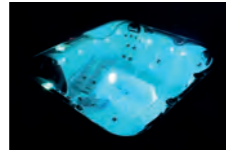

Tri Fountains

This gorgeous waterfall feature consists of 3 independent fountains all of which can be fully adjusted to regulate the water flow.

LED Lighting

Add an enchanting glow to your spa water with the integrated multi-coloured LED lights.