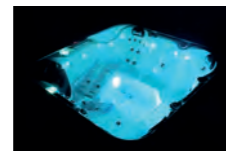

Twin Lounger

The Luzon is all about relaxation so that's why we designed it with 2 spacious loungers and it doesn't compromise on space either: This multi-levelled barrier free seating hot tub also has a large corner seat facing the powerful foot massage jets.

LED Lighting

Add an enchanting glow to your spa water with the integrated multi-coloured LED lights.

Technical Information

- 220cm x 220cm x 90cm
- 3 Seats & 2 Loungers
- 50 Pulsar Adjustable Jets
- 2 x 3HP Massage Pump
- 32amp Power Supply
- 1,385ltr Water Capacity
- 380kg Empty Weight