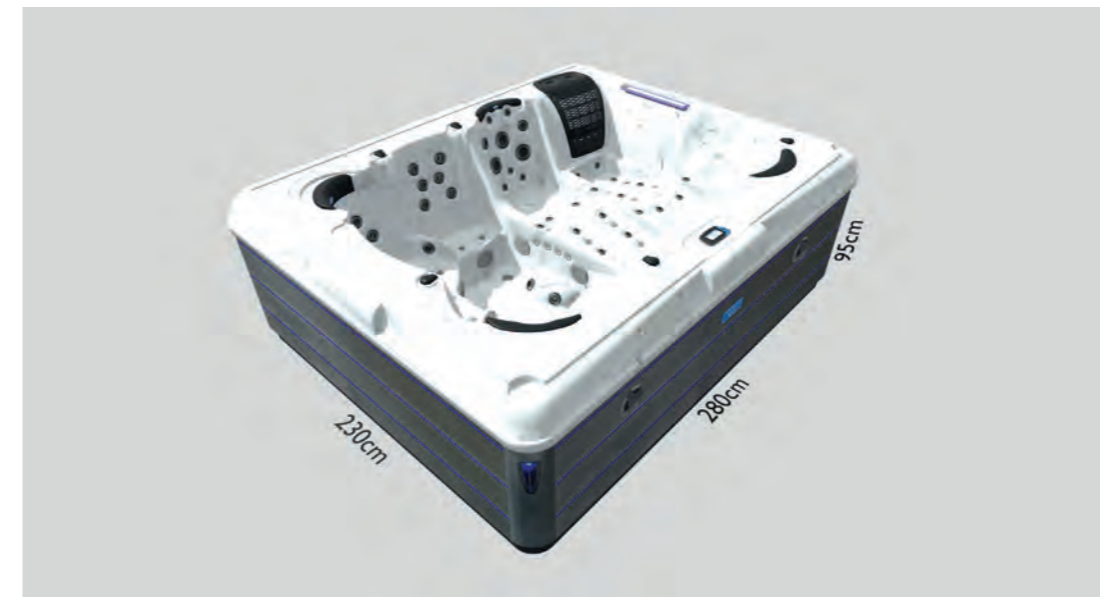

Reef Spas 3D Visualizer

Using the latest 3D technology, you can view any of the Reef Spa range of hot tubs and swim spas using your phone, tablet or computer in full 360 degrees. This handy feature allows you to view, spin and zoom-in to explore the design features in more detail.

The Reef Spas 3D Visualizer uses the latest augmented reality software enabling you to see a virtual 3D model of the hot tub in your actual garden space. You can place virtual true-to-scale models of each tub in your very own surroundings.

To try it simply scan the QR code (right) with the camera App on your device. Just follow the simple instructions to access the 3D Visualizer for yourself.

VIEW HOT TUBS IN 3D

VIEW SWIM SPAS IN 3D