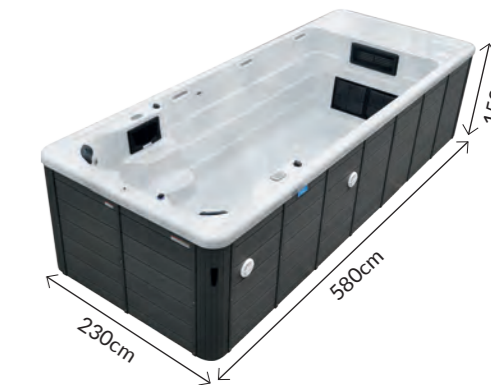

Technical Information

- 580cm x 230cm x 150cm
- 3 Seats
- 1 Turbine, 30 Pulsar & 6 Air Jets
- 1 Turbine Pump
- 1 Massage Pump
- 1 Air Booster Pump
- 40amp Power Supply
- 8,288ltr Water Capacity
- 1,600kg Empty Weight