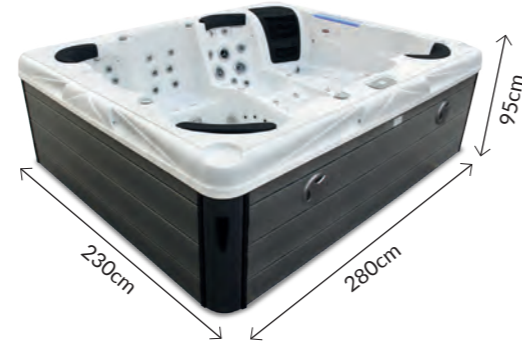

Swim Spa Technical Specification

Nassau

Andros

Cayman

Dimensions (cm)	430 x 225 x 145	580 x 220 x 149	580 x 230 x 150
Person	3 Person	8 Person	4 Person
Seats	2 Seats	6 Seats	3 Seats
Loungers / Recliners		1 Lounger	
Pulsar Jets / River / Turbine	3 River & 32 Pulsar	3 River & 82 Pulsar	1 Turbine, 30 Pulsar
Hydro Air Jets			6 Air
Massage / Swim / Turbine Pump	1 Massage & 3 Swim	3 Massage & 3 Swim	1 Turbine & 1 Massage
Air Booster Pump			1 Air Booster
Power Supply	40amp	40amp (Swim) 32amp (Spa)	55amp
Water Capacity	7,478ltr	5,200ltr (Swim) 960ltr (Spa)	8,288ltr
Empty Weight	1,225kg	1,550kg	1,600kg

Reef Spas reserves the right to change specification without prior notice.

OVAKA

280 x 230 x 95cm

PERSON **6** 4 SEATS
2 LOUNGER

JETS **110** 97 PULSAR
13 HYDRO AIR

PUMPS **4** 3 MASSAGE
1 AIR BOOSTER

Cascade Waterfall