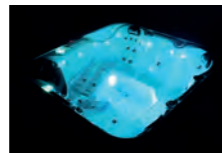

Touch Screen Control

The spaTouch2™ has a user-friendly interface which allows you to adjust the temperature, jets, mood lighting and fully control your integrated sound system.

LED Lighting

Add an enchanting glow to your spa water with the integrated multi-coloured LED lights.

Technical Information

- 220cm x 220cm x 90cm
- 5 Seats & 1 Lounger
- 52 Pulsar Adjustable Jets
- 12 Hydrotherapy Air Jets
- 2 x 3HP Massage Pump
- 1 x Air Booster Pump
- 32amp Power Supply
- 1,270ltr Water Capacity
- 380kg Empty Weight

The Kiribati is the perfect spa for family or those who frequently entertain friends, with 7 seats including four captain's chairs in each corner.

This mid-size hot tub is designed for the crowd but still offers creature comforts for the individual.

The Kiribati comes with hydrotherapy air jets as standard providing enhanced therapeutic benefits and it also has 2 Pop-Up fountains with integrated LED lighting, perfect for some 'me' time.