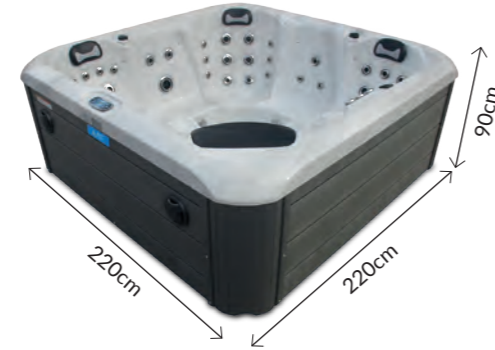

KIRIBATI

215 x 215 x 95cm

PERSON **7** 7 SEATS

JETS **54** 46 PULSAR
8 HYDRO AIR

PUMPS **3** 2 MASSAGE
1 AIR BOOSTER

LUZON

220 x 220 x 90cm

PERSON **5** 3 SEATS
2 LOUNGER

JETS **50** 50 PULSAR

PUMPS **2** 2 MASSAGE

The Luzon twin lounge hot tub from Reef Spa is a fantastic, spacious family hot tub. It will comfortably accommodate 5 persons.

This hot tub includes "his & hers" loungers and a captain's chairs to give a variety of massage experiences.