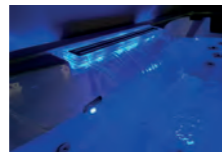

OVAKA

280 x 230 x 95cm

PERSON **6** 4 SEATS
2 LOUNGER

JETS **110** 97 PULSAR
13 HYDRO AIR

PUMPS **4** 3 MASSAGE
1 AIR BOOSTER

Cascade Waterfall

A 50cm wide waterfall feature, with fully adjustable water control adding a beautiful, soothing touch to your hot tub.

Touch Screen Control

The spaTouch2™ has a user-friendly interface which allows you to adjust the temperature, jets, mood lighting and fully control your integrated sound system.

Exterior LED Panel Lighting

The unique exterior panel lighting is guaranteed to impress. The multicoloured LED lights are synchronised with the interior lights to create a stunning effect.

Our largest hot tub in the Reef Spas range, the stunning Ovaka is the hot tub you've been dreaming of.

This large, spacious hot tub has 2 luxury full size face-to-face loungers and 4 additional ergonomically sculpted massage seats. For a full-power hydrotherapy massage, the Ovaka boasts an incredible 97 adjustable pulsar jets in all the right places.

With a stunning cascade waterfall & LED mood lighting throughout, the Ovaka is designed to offer a luxury hot tub experience.

Technical Information

- 280cm x 230cm x 95cm
- 4 Seats & 2 Loungers
- 97 Pulsar Adjustable Jets
- 13 Hydrotherapy Air Jets
- 3 x 3HP Massage Pump
- 1 x Air Booster Pump
- 40amp Power Supply
- 2,079ltr Water Capacity
- 570kg Empty Weight

The Maluku is an incredibly luxurious large, deep tub boasting an extraordinary 75 pulsar jets which deliver outstanding massage power from the three 3HP pumps.

It has ergonomically sculptured seating for 5 persons including a spacious, deep, and fully featured lounge and two luxury captain's chairs.

It also features LED lighting throughout and unique integrated exterior LED panel lighting.

Technical Information