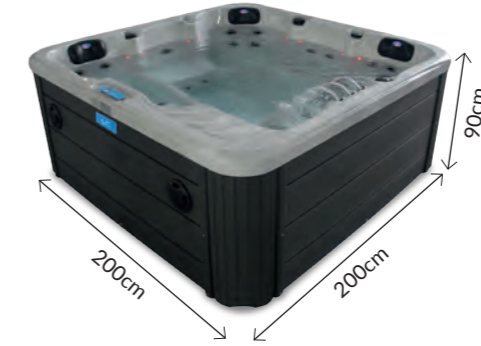

FUTUNA

200 x 200 x 90cm

PERSON **6** 5 SEATS
1 LOUNGER | JETS **40** 40 PULSAR | PUMPS **1** 1 MASSAGE

Tri Fountains

This gorgeous waterfall feature consists of 3 independent fountains all of which can be fully adjusted to regulate the water flow.

LED Lighting

Add an enchanting glow to your spa water with the integrated multi-coloured LED lights.

PLUG & PLAY

Plug and Play System

It may only require a 13amp power supply, but the Futuna doesn't compromise on features. This cost-saving option allows you to connect the hot tub to an existing waterproof outdoor socket. Please check suitability with your electrician.

The Futuna is a compact but spacious hot tub designed to offer plenty of room that all the family can enjoy, ideal for those stepping into the world of hot tubs for the very first time.

With a relaxing lounger to one-side there is plenty of space for 5 additional seats with adjustable pulsar massage jets in all the right places.

With LED lighting included as standard, if you are looking to relax & unwind, the Futuna is a great choice.

Technical Information

- 200cm x 200cm x 90cm
- 5 Seats & 1 Lounger
- 40 Pulsar Adjustable Jets
- 1 x 3HP Massage Pump
- 13amp Power Supply
- 1,339ltr Water Capacity
- 310kg Empty Weight

The twin lounger Sumatra is an amazing hot tub, creating the perfect setting to relax with family and friends.

With one of the double loungers being slightly shorter; those of us not blessed with height won't go floating off, while the taller among us can enjoy the longer lounger.

The deep corner seat & 2 additional seats round the total up to 5 different relaxing massage experiences.

Tri Fountains

This gorgeous waterfall feature consists of 3 independent fountains all of which can be fully adjusted to regulate the water flow.

LED Lighting