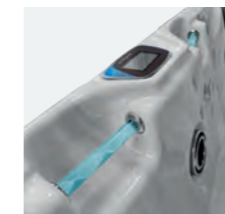

TINIAN

220 x 220 x 90cm

PERSON **6** 5 SEATS
1 LOUNGER

JETS **64** 52 PULSAR
12 HYDRO AIR

PUMPS **3** 2 MASSAGE
1 AIR BOOSTER

The Tinian is one of the best-selling models from Reef Spas and with varied seating styles to suit all the family (no matter how tall or short), it's easy to see why.

It has a deluxe contoured lounger and five multi-level seats so it comfortably fits 6 people.

The stunning Tinian comes with a superb enhanced music system, touch screen controls and hydrotherapy air jets as standard.

Tri Fountains

This gorgeous waterfall feature consists of 3 independent fountains all of which can be fully adjusted to regulate the water flow.

Touch Screen Control

The spaTouch2™ has a user-friendly interface which allows you to adjust the temperature, jets, mood lighting and fully control your integrated sound system.

LED Lighting

Add an enchanting glow to your spa water with the integrated multi-coloured LED lights.

Technical Information

- 220cm x 220cm x 90cm
- 5 Seats & 1 Lounger
- 52 Pulsar Adjustable Jets
- 12 Hydrotherapy Air Jets
- 2 x 3HP Massage Pump
- 1 x Air Booster Pump
- 32amp Power Supply
- 1,270ltr Water Capacity
- 380kg Empty Weight

The Kiribati is the perfect spa for family or those who frequently entertain friends, with 7 seats including four captain's chairs in each corner.

This mid-size hot tub is designed for the crowd but still offers creature comforts for the individual.

The Kiribati comes with hydrotherapy air jets as standard providing enhanced therapeutic benefits and it also has 2 Pop-Up fountains with integrated LED lighting, perfect for some 'me' time.

Pop-Up Fountains

These delightful pop-up fountains add a real wow factor with LED lighting synchronised to the internal lighting.

Touch Screen Control