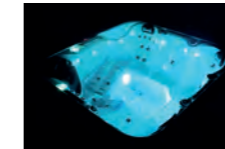

The deep corner seat & 2 additional seats round the total up to 5 different relaxing massage experiences.

Tri Fountains

This gorgeous waterfall feature consists of 3 independent fountains all of which can be fully adjusted to regulate the water flow.